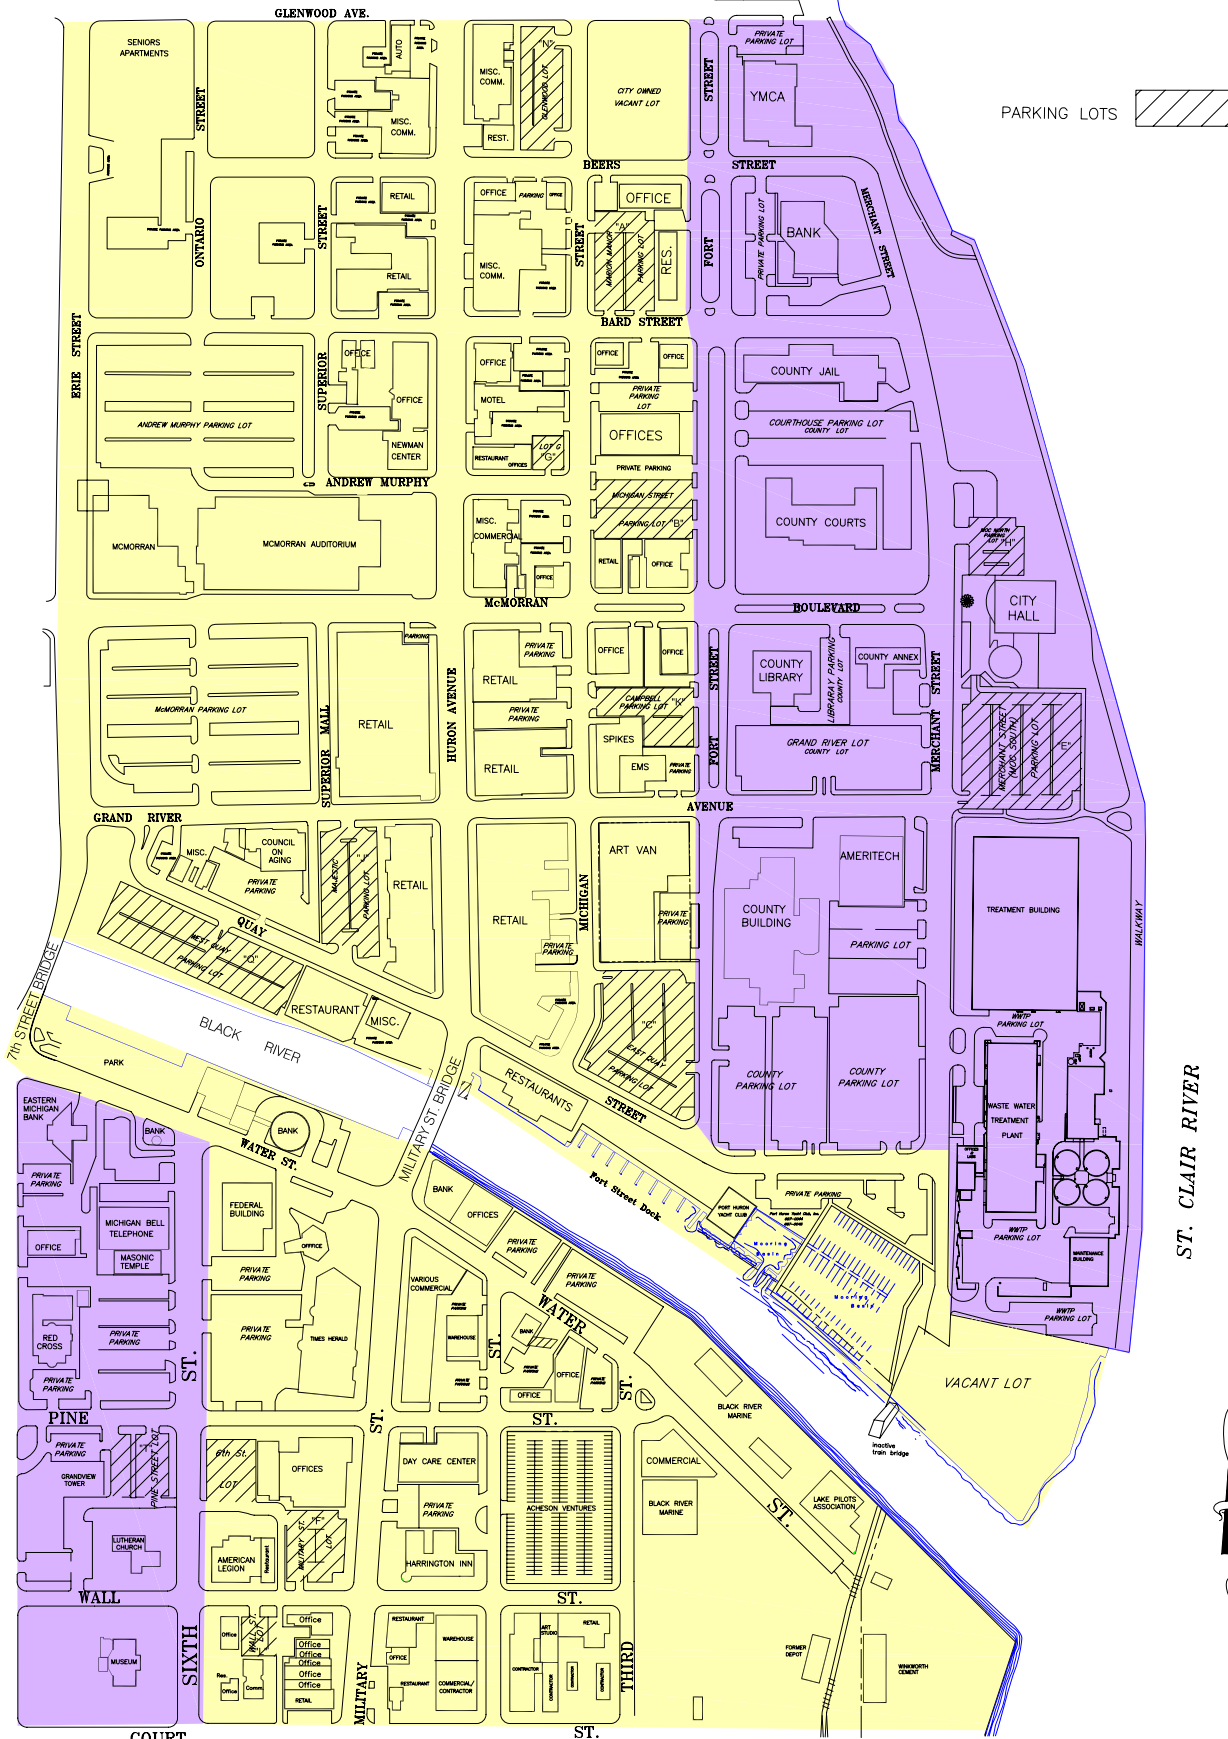

DOWNTOWN PORT HURON PARKING MAP

Downtown Parking

Metered Parking
GOVERNMENT DISTRICT

Unmetered Parking
SHOPPING - ENTERTAINMENT DISTRICT