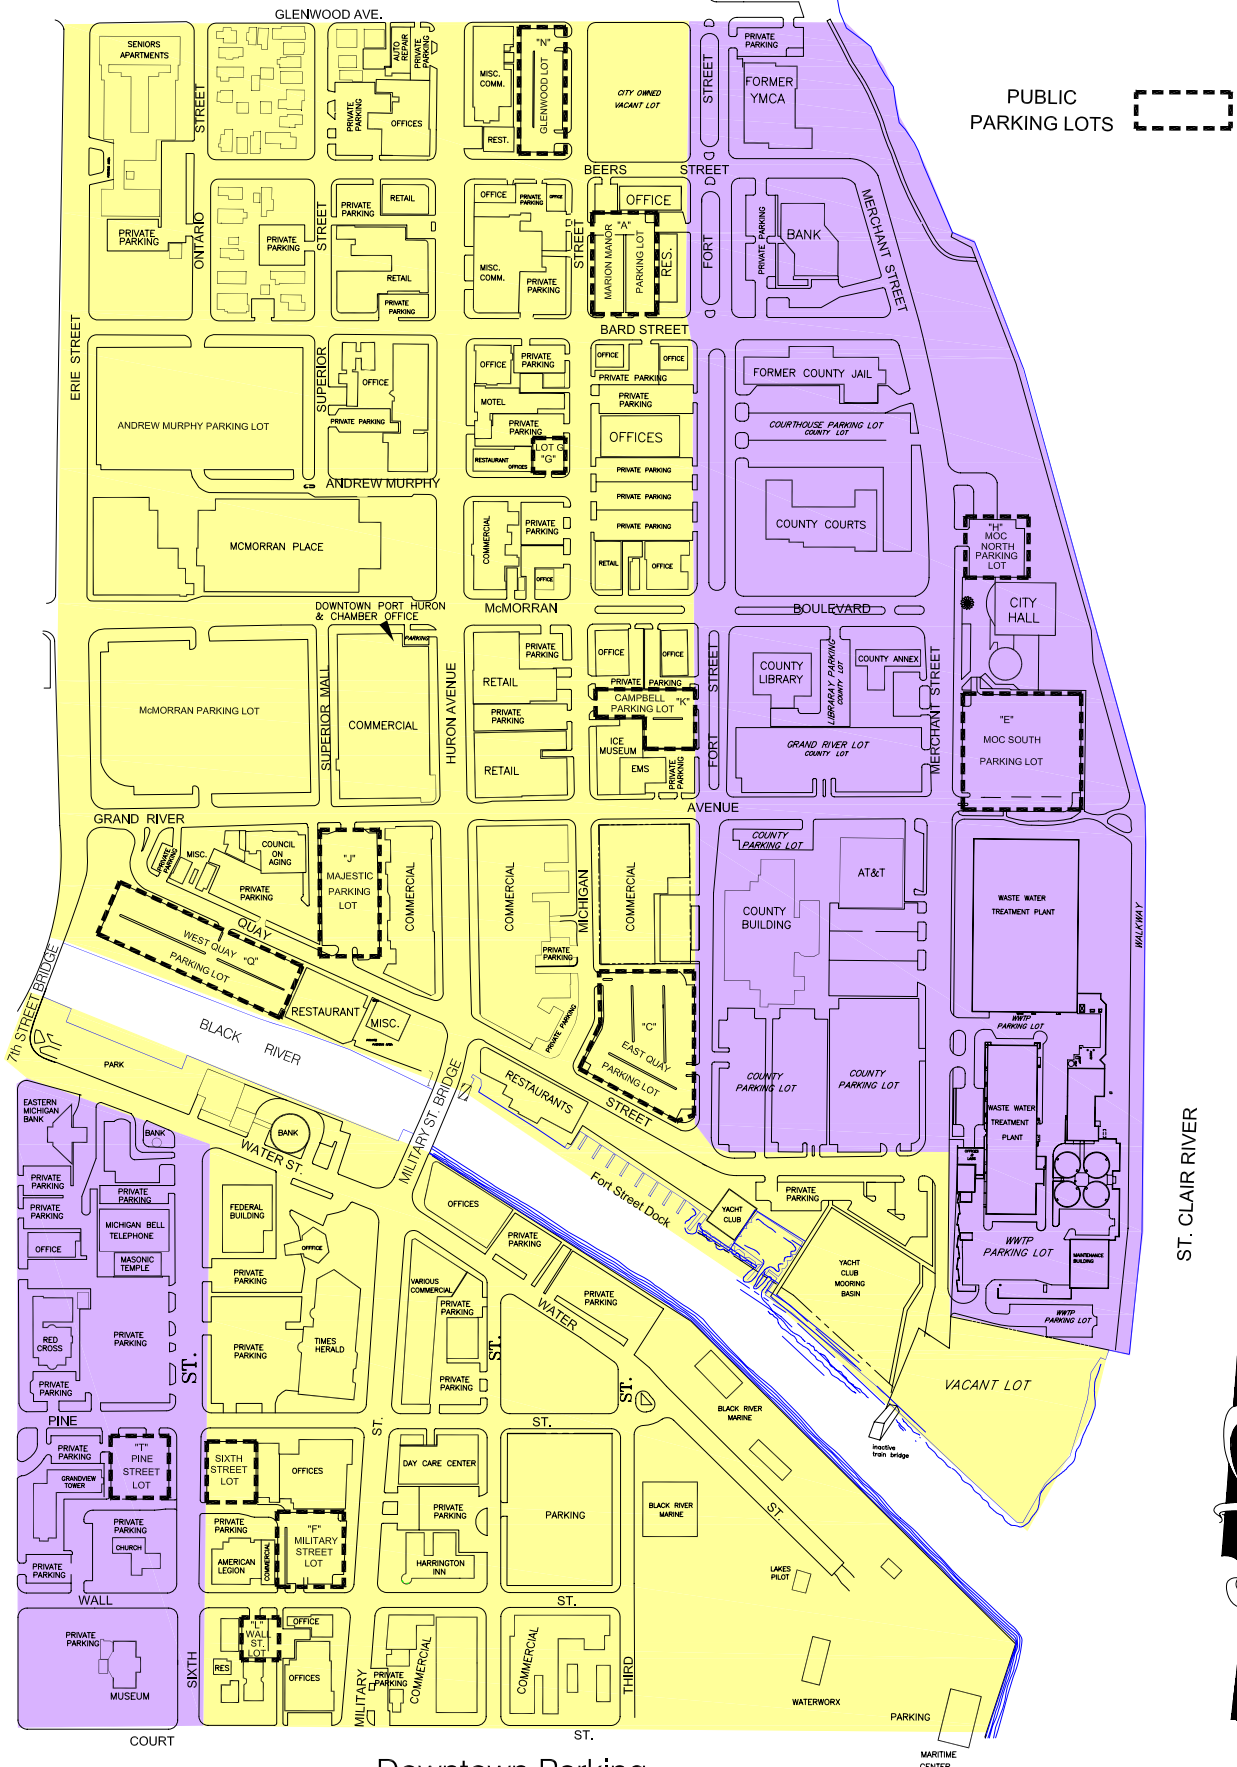

# DOWNTOWN PORT HURON PARKING MAP

## Downtown Parking

Metered Parking  
GOVERNMENT DISTRICT

Unmetered Parking  
SHOPPING - ENTERTAINMENT DISTRICT